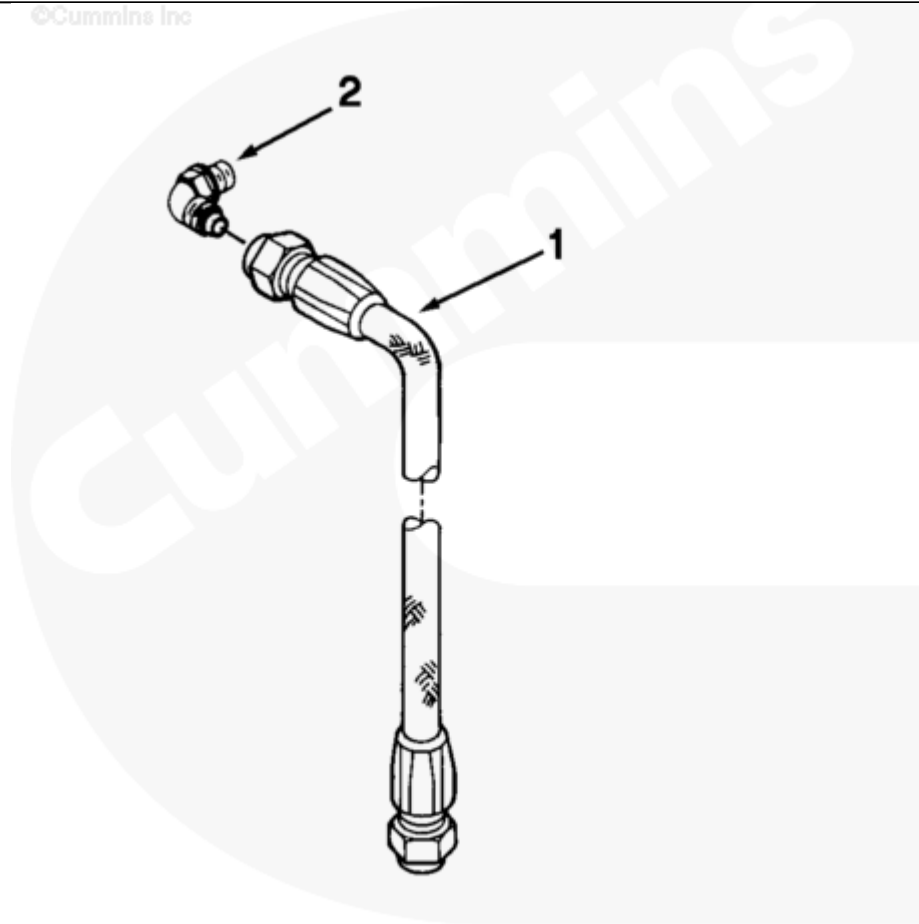

©Cummins Inc

fe100gl

[SMALL](#) | [MEDIUM](#) | [LARGE](#)

Cart	Ref No	Part Number	Part Description	Required	Remarks
View My Cart					
		FE1724-03	Air Fuel Control Plumbing		
					Air Fuel Control Plumbing

					AFC line running from intake
					manifold to fuel pump. Use
					with Industrial STC less air
					compressor.
<input type="checkbox"/>	1	AK 4018 SS	Flexible Hose	1	
<input type="checkbox"/>	2	68139	Male Adapter Elbow	1	1/8 NPTF X 7/16 - 20 (90).